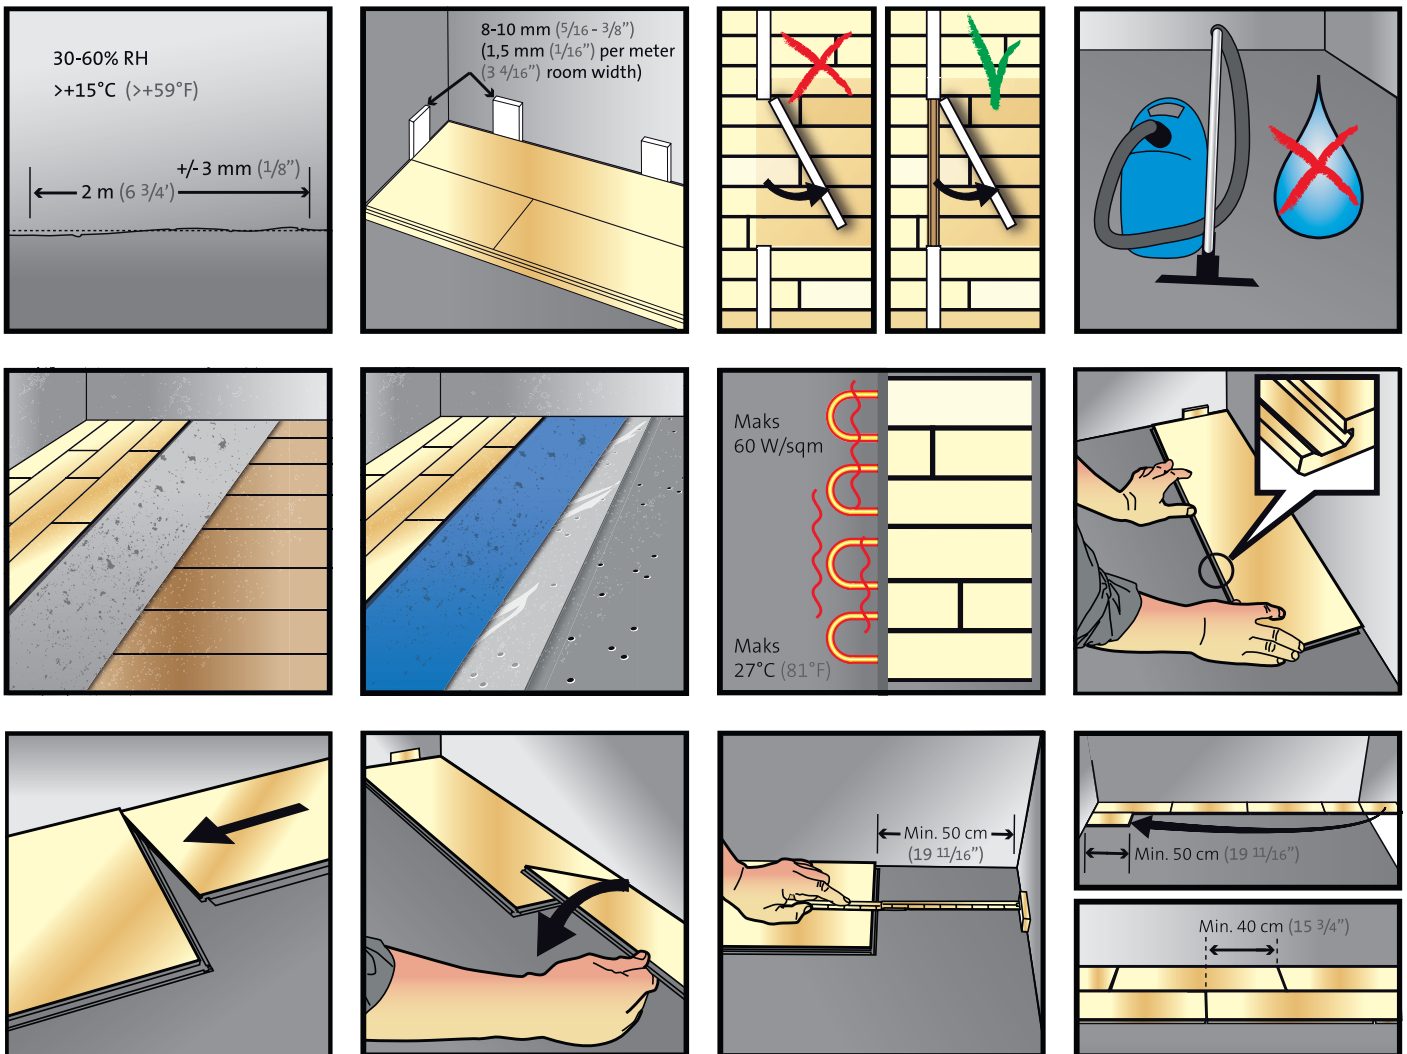

Engineered Wood Floors – Installation Guide.

Engineered Wood Floors

Installation Guide

UK/US Always store the hardwood flooring in dry conditions and do not open the cartons until just before use.

Our quality controllers have sorted and graded the parquet. Should there be any doubt concerning grading and/or visual defects, it is important that claims be made prior to the flooring being installed. For more information on BOEN and BOEN products, please visit: www.boen.com