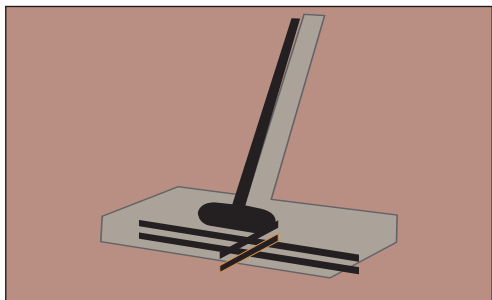

Tile Deck in natural wood is 32 x 300 x 300mm and in composite 29 x 310 x 310 mm made by profiling and grooving wooden stripes which are then mounted on a special plastic resin grid base.

Long Deck is made with wooden planks installed by screwing onto support base in teak or in composite that supports them.

Ipe
 20 x 135 x 900–1800mm

Merbau
 19 x 95 x 1800–2400mm

Composite
 23 x 125 x 2200mm

MAINTAINING YOUR FLOOR

Natural Wood – The product needs to be brush oiled once before the summer to ensure that the product does not de-colour due to UV light.