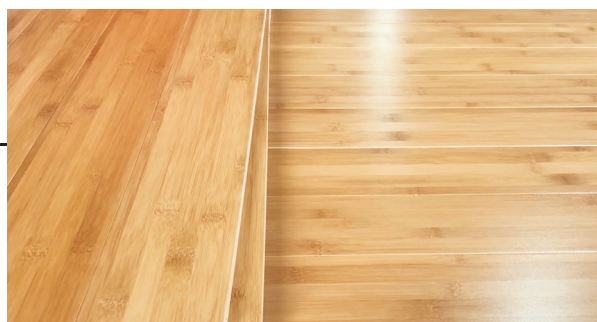

Solid Wood Floor

Horizontal Bamboo Natural

Technical Data Sheet

BAMBOO SOLID FLOORING

UV LACQUERED

DIMENSIONS

–Length:	960mm
–Width:	96mm
–Thickness:	15mm

PRODUCT COMPOSITION